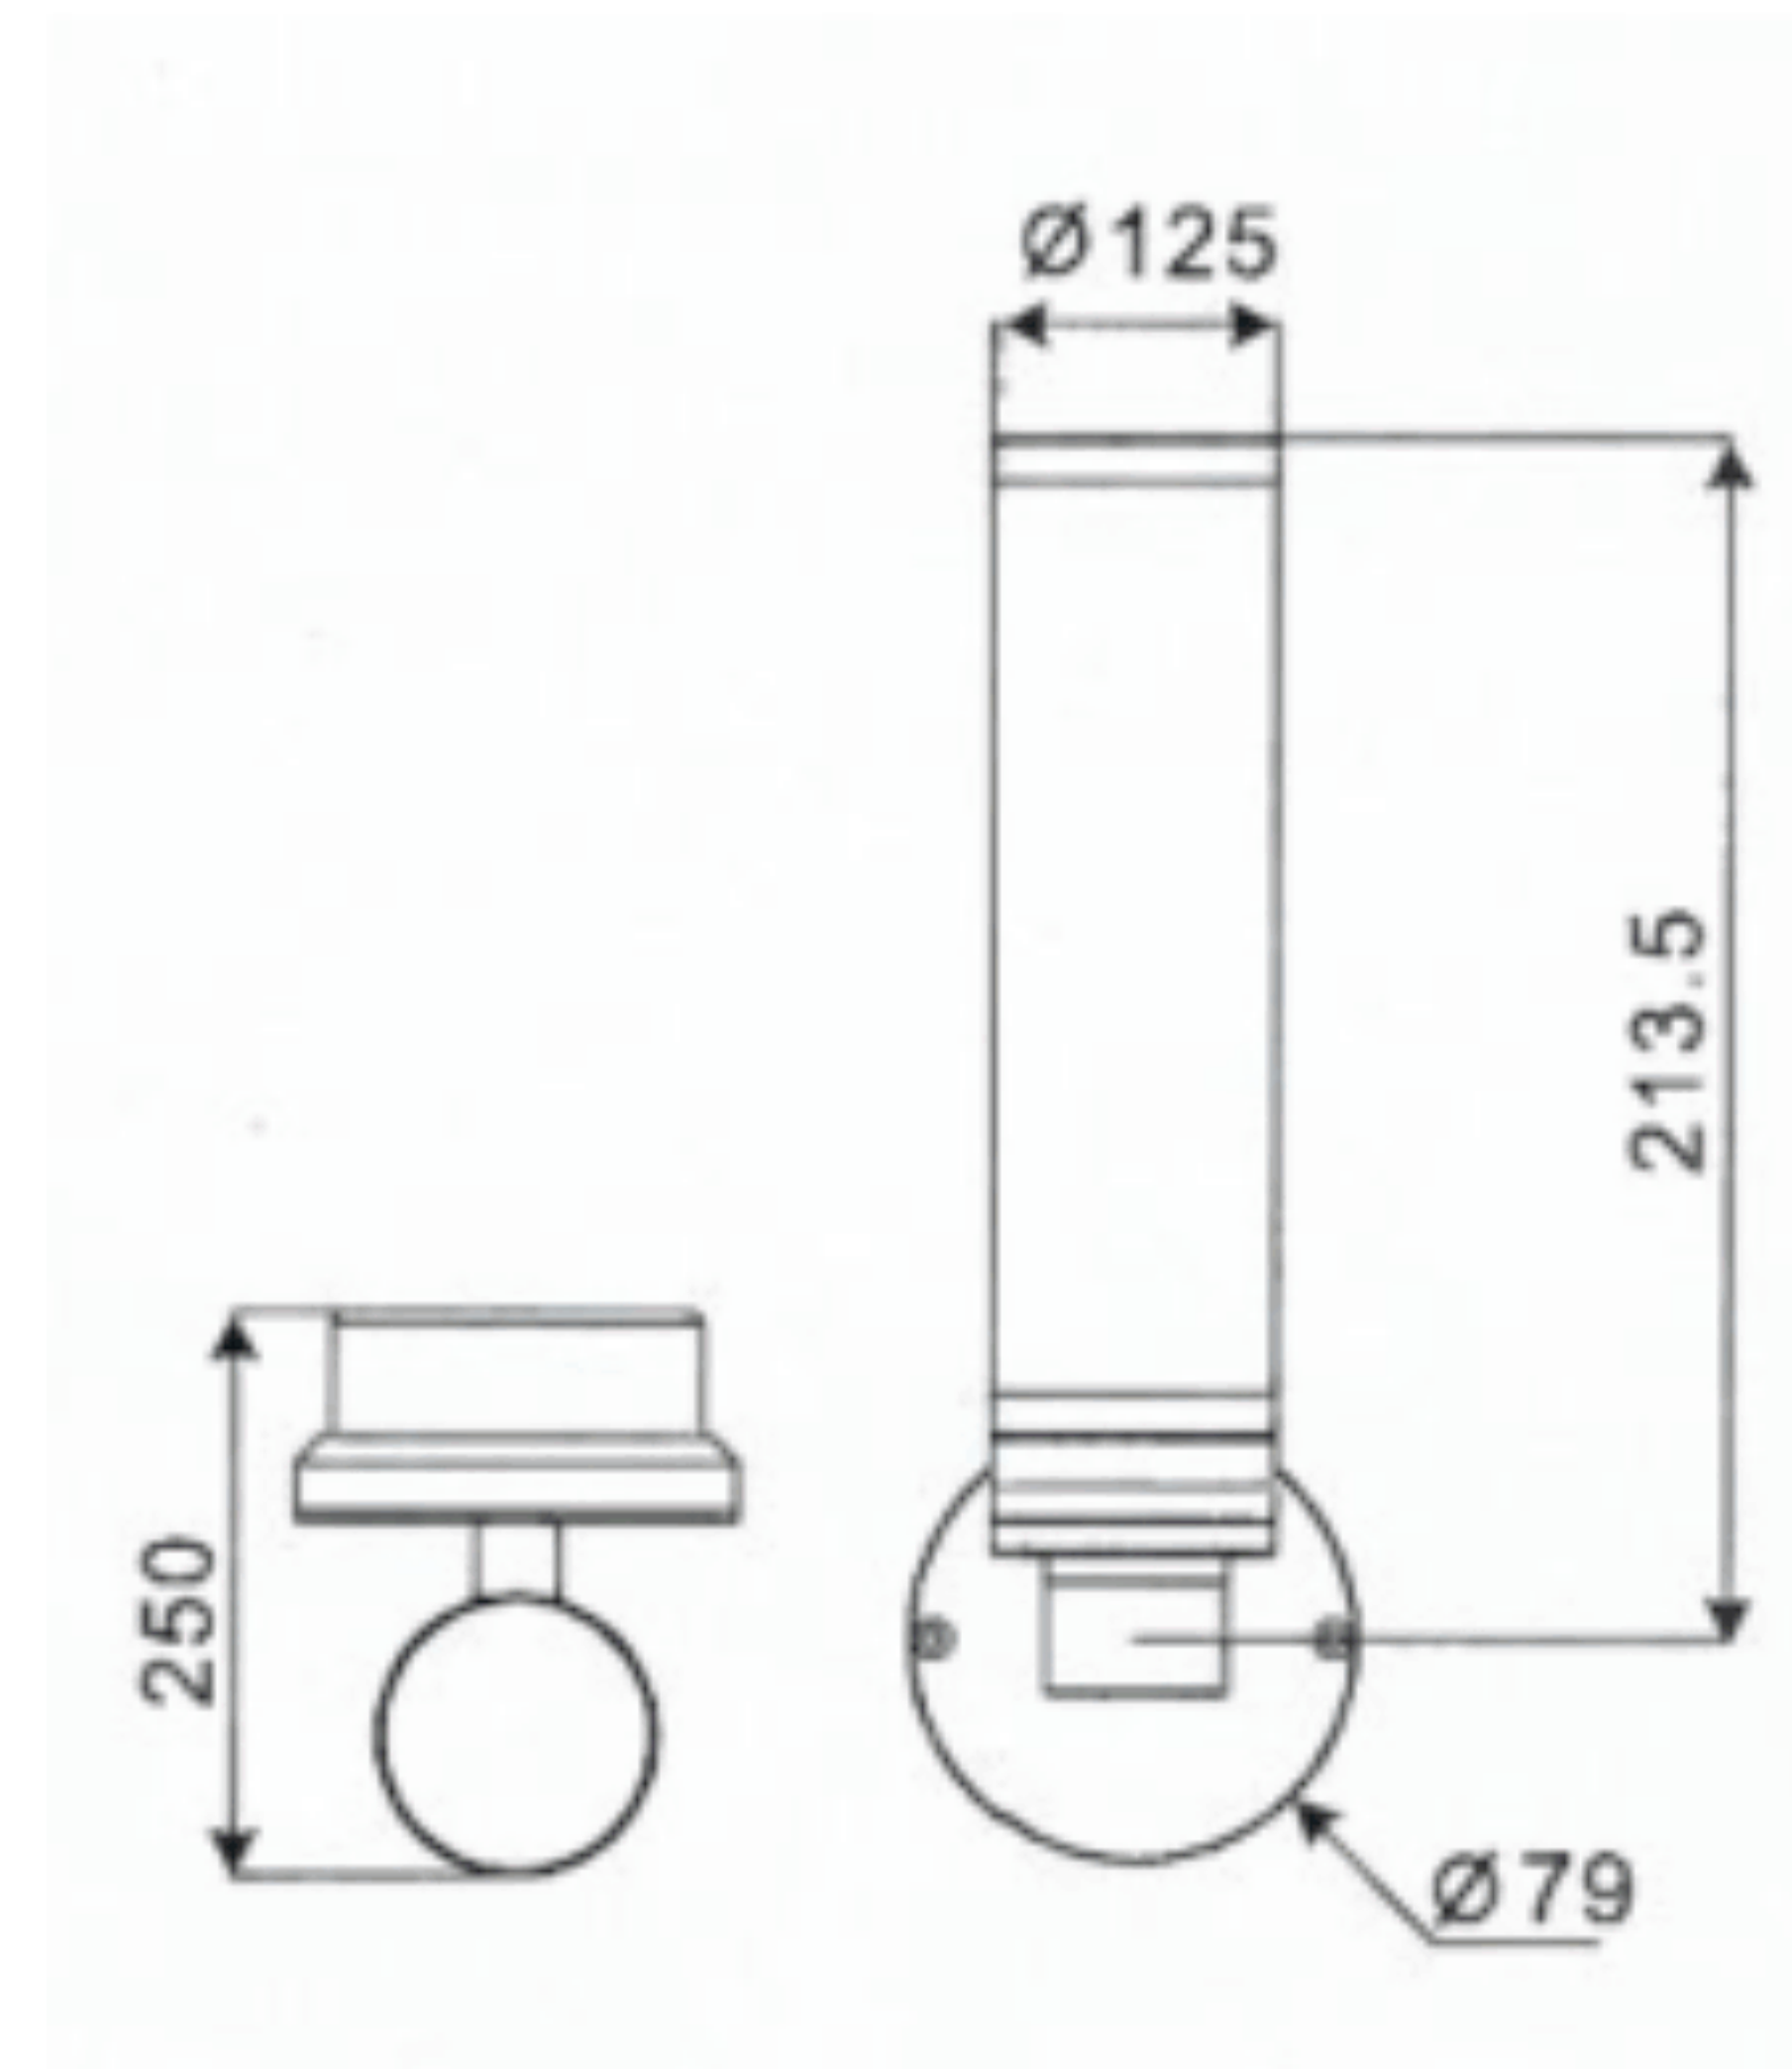

# LED-HW5012

LED Wall light

Material: Aluminum; Diffuser: acrylic

Light source: 1 LED

Typ of LED: Cree M3

Luminous flux: 46 Lumen

IP Rating: IP-44

Size (mm): 213,5 x 125 x 250

| Model      | Power (W) | Voltage       | Packing Details (mm)    | Volume (m <sup>3</sup> ) |
|------------|-----------|---------------|-------------------------|--------------------------|
| LED-HW5012 | 1         | 230 V / 50 Hz | 445 x 440 x 275 (20 ks) | 0,054                    |